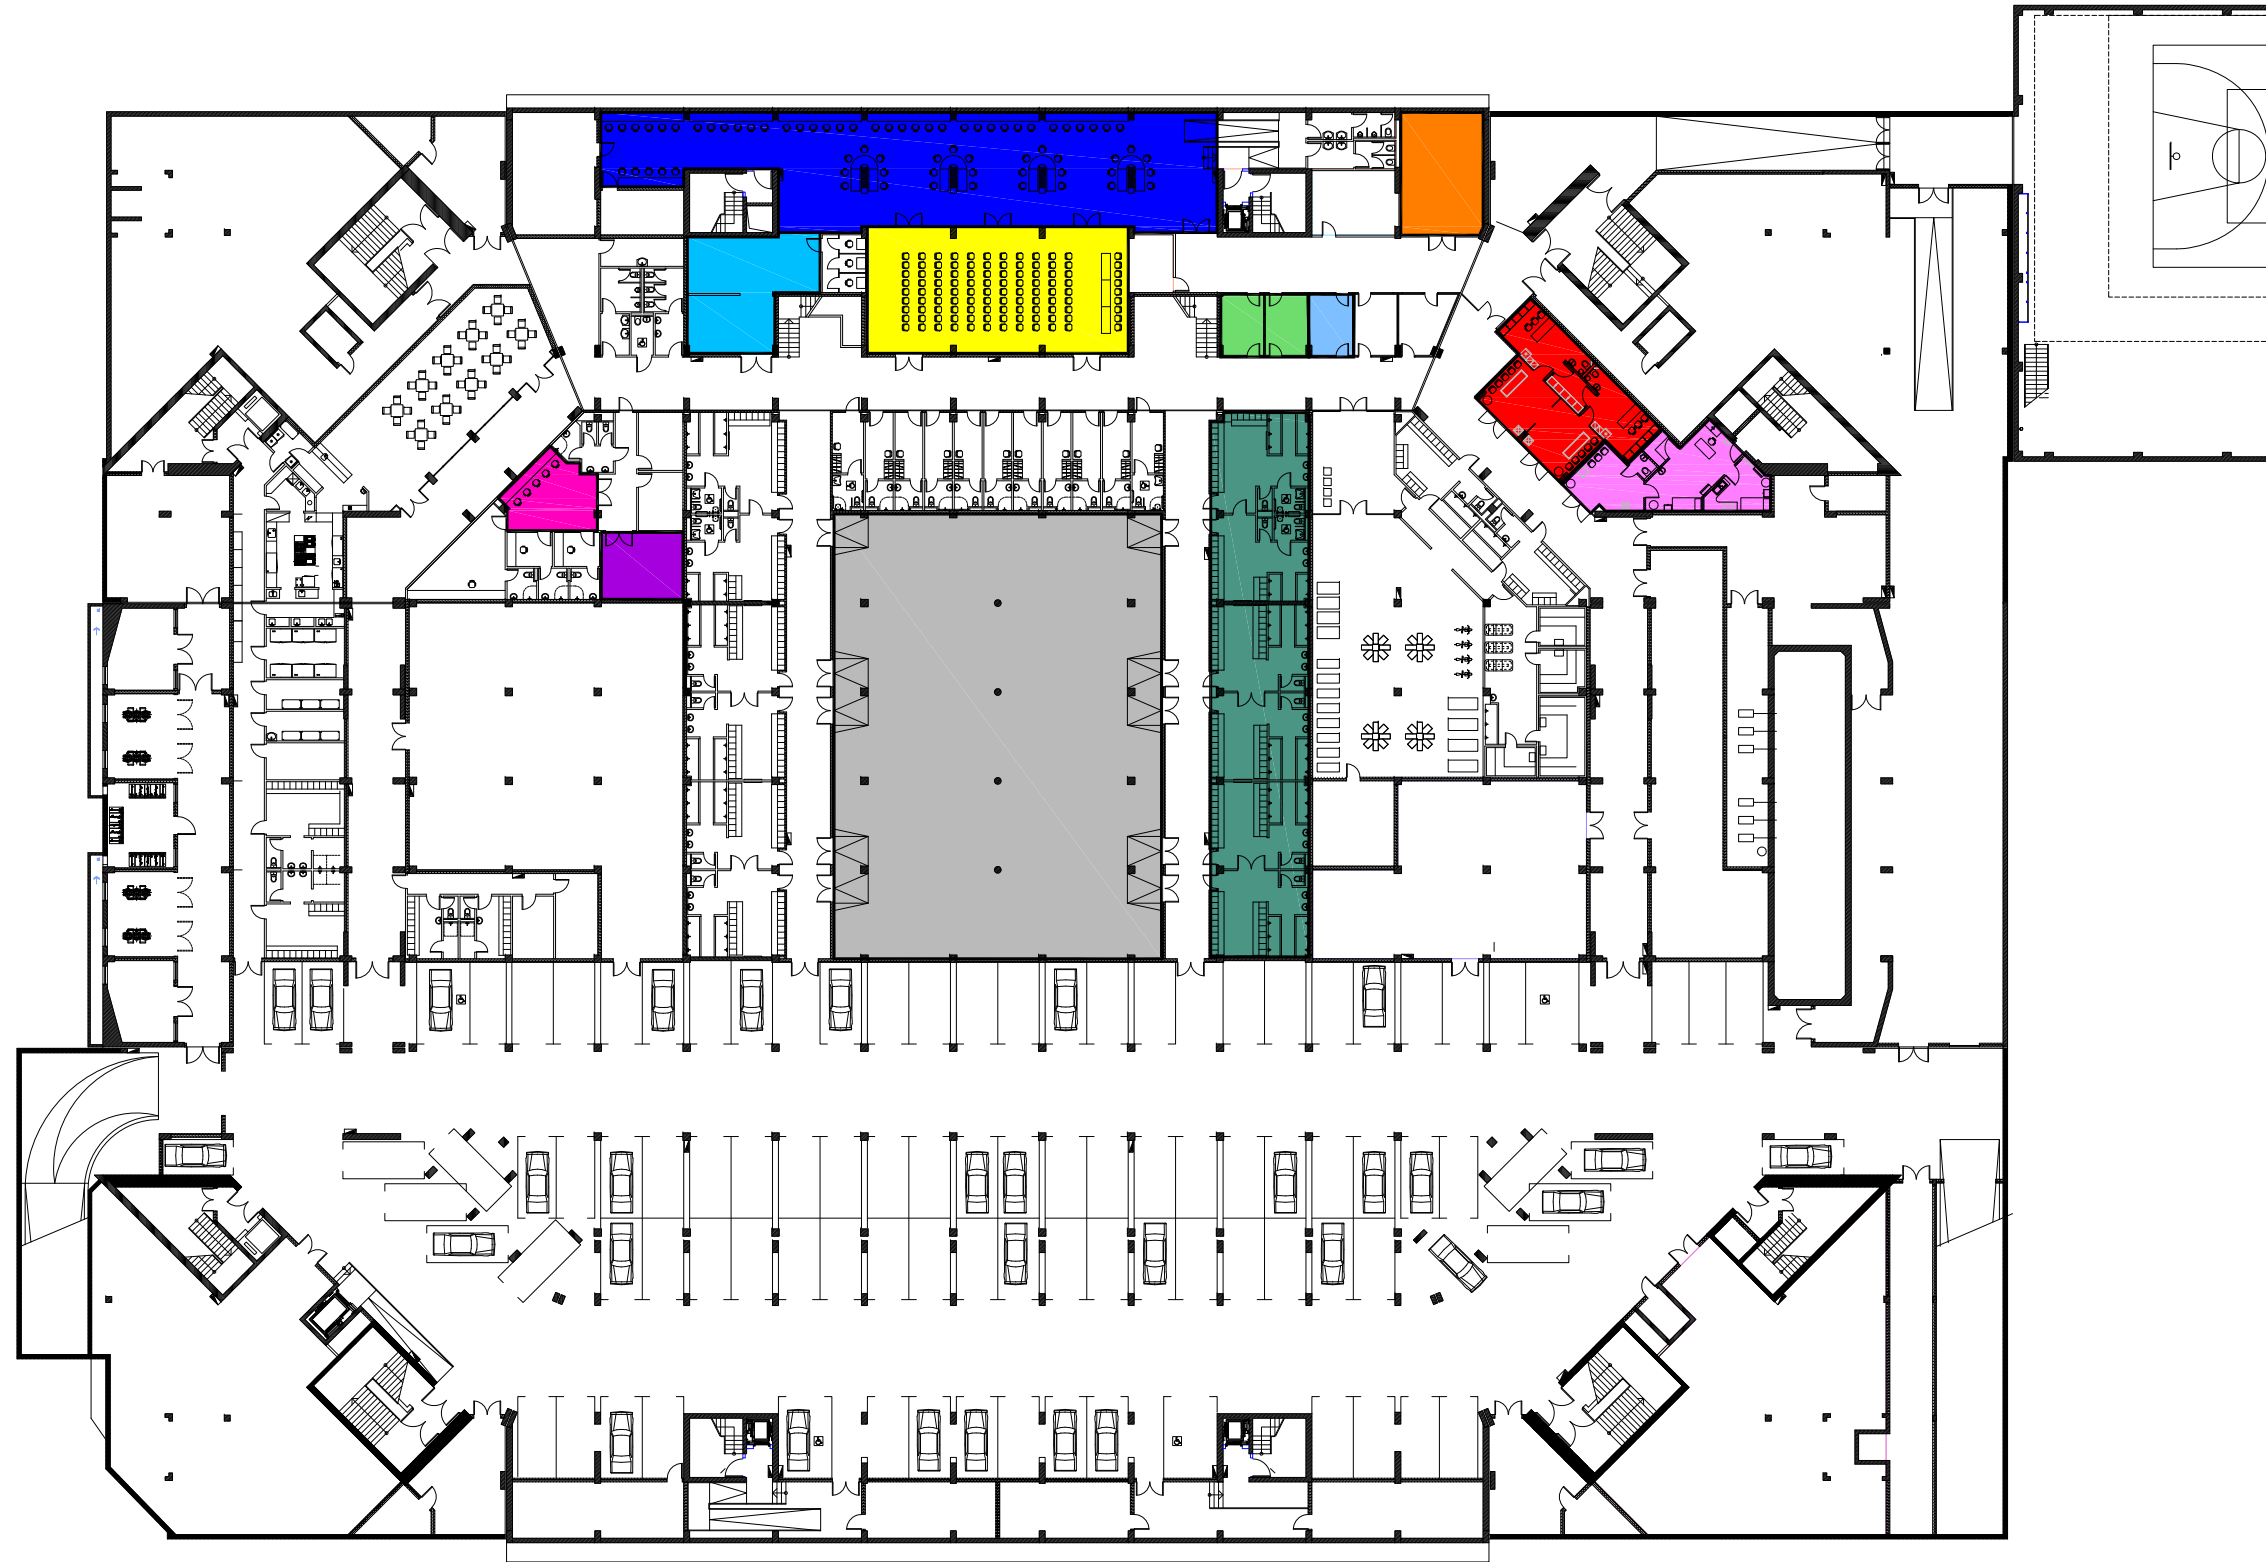

LEVEL -1

LEGEND:

- MEETING ROOM AND JUDGES ROOM
- PRESS CENTRE
- FIG Media and communication dep.
- Doping control
- Medical Area
- Swiss timing office
- FIG TV Production and officer
- FIG AER-TC
- FIG Sport management
- Warm up hall
- Dressing rooms
- Gymnova office